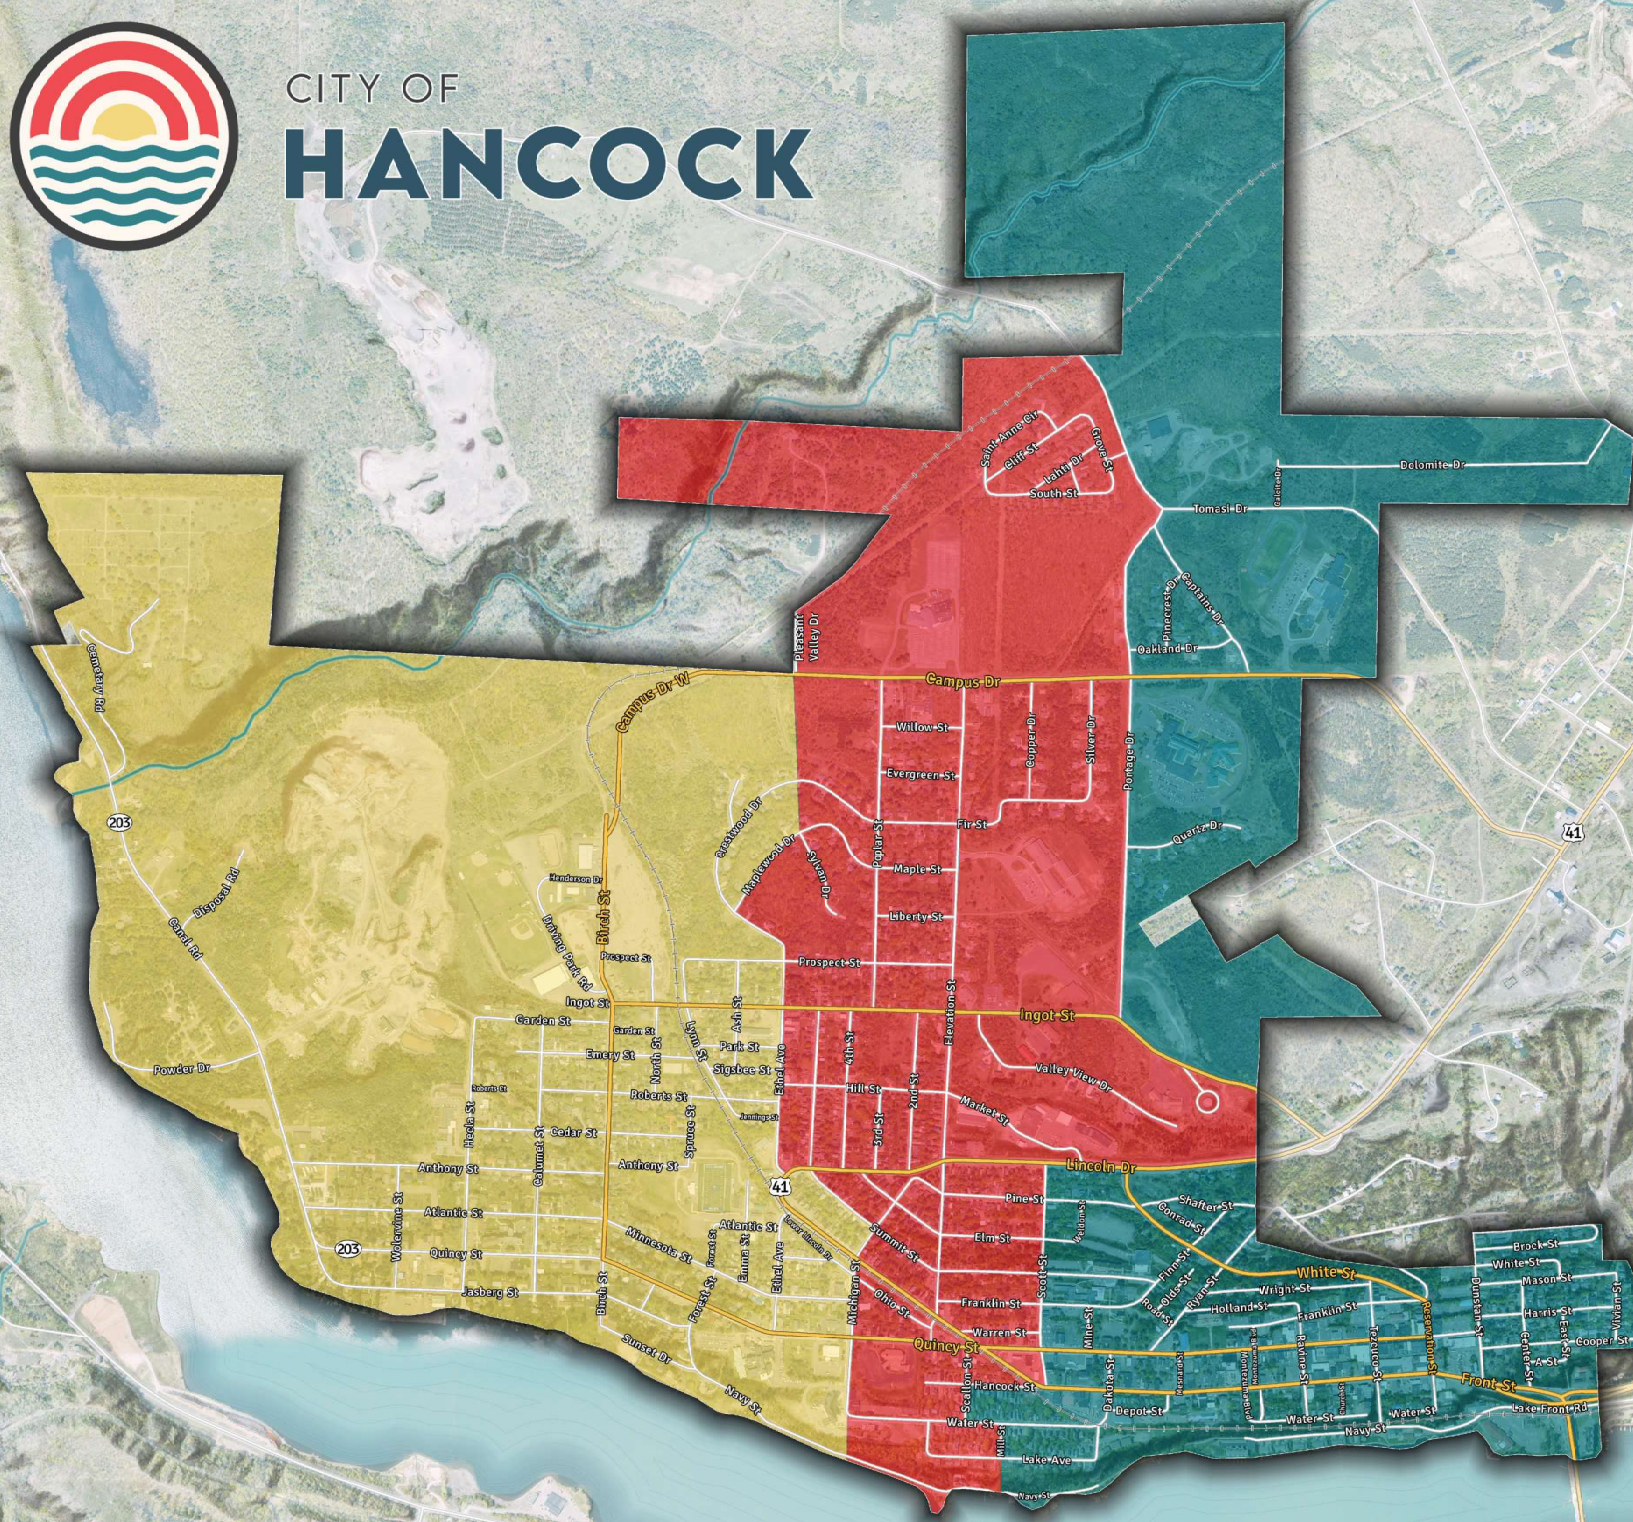

CITY OF HANCOCK

Precincts 1 2 3

Roads Interstate/Highway Major Local

Railroads City of Hancock Rivers & Streams Large Rivers

Scale: 0 100 200 400 Feet